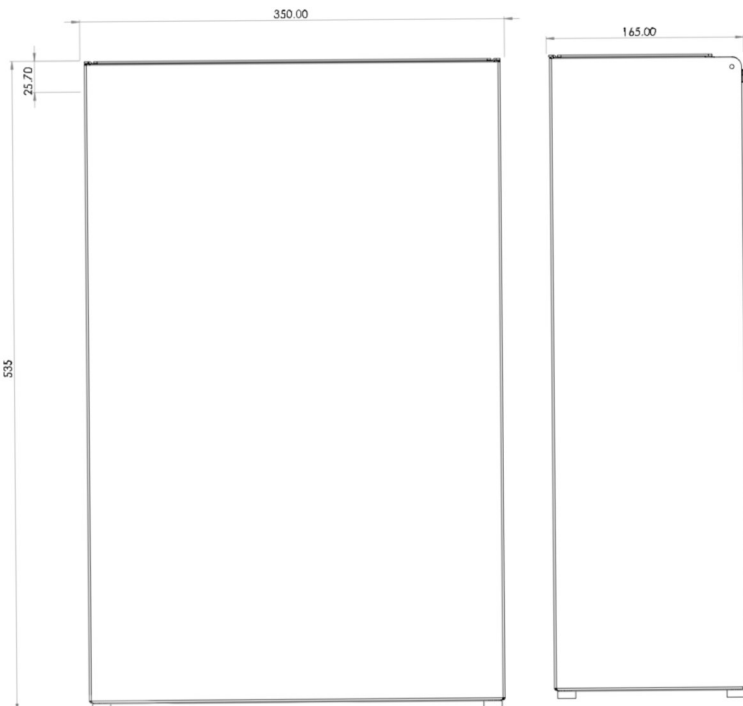

## Part Number WB30-SANI-BK

UK Manufactured in zinc coated steel  
High quality washroom 30L sanitary waste bin  
Robust and compact slim line design  
Contemporary matte black finish - RAL 9005  
Resist of fingerprints, simple to clean and maintain  
Vanity chute style lid to conceal waste  
Lid can be easily removed to service and fit new liner  
Wall mount fixings provided

*The Opal Range is an official Made In Britain product*

Height 535mm  
Width 350mm  
Projection 165mm

## Dimensions

### \*Handle Lid Closure \*

Wall Mountable

Capacity

30L

30L Internal liner 750mm H x 465mm W

Optional free standing or wall mountable  
Offering security and ease to clean floor areas